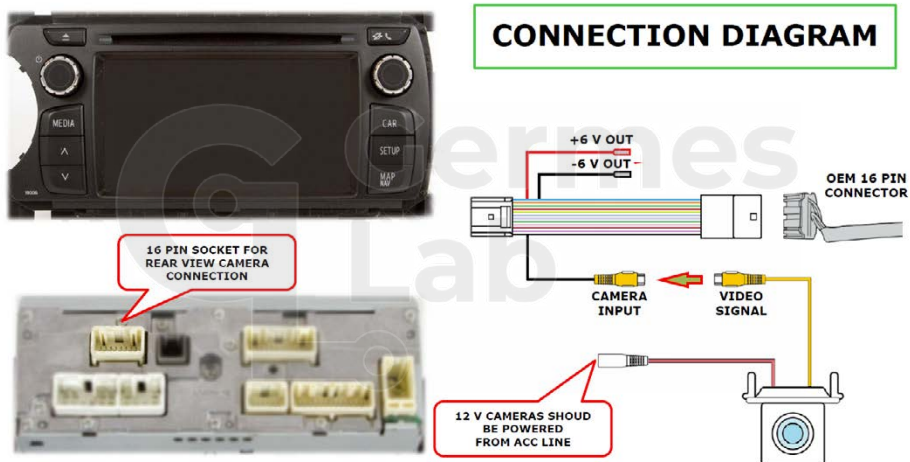

MANUAL

Product specifications, appearance and package content may differ from those presented on the website and can be changed without notice. Please, contact sales manager before purchase.