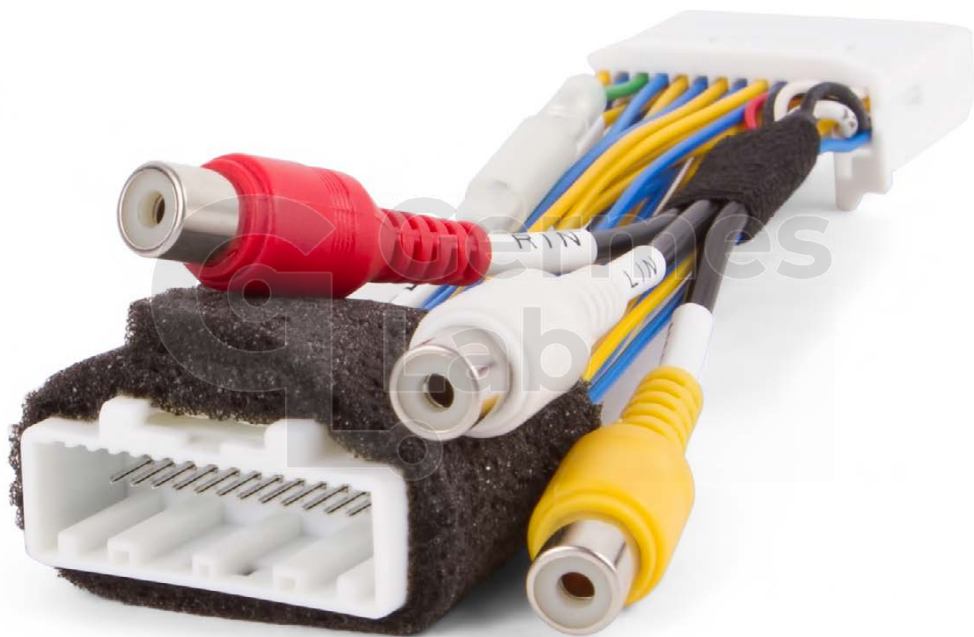

# CABLE

for Rear View Camera Connection in Toyota,  
Scion, Subaru

ID: 860038

# EXAMPLES OF STANDARD DEVICES FOR WHICH CABLE IS SUITABLE

*The photo is provided for reference only. Appearance of the control panel and monitor may slightly differ depending on the car model.*

# DESCRIPTION

Cable for rear view camera connection to the OEM monitors of Toyota with Touch system, Scion with Bespoke system, Subaru with SD Navi system. Using this cable you will be able to install the aftermarket camera Plug&Play without damaging the car wires.

Image from the rear view camera will automatically be displayed on the screen when reversing. The device is connected to the 16 pin socket (as shown in the connection diagram). After connection all OEM functions which work using this socket are preserved due to transit type of connection.