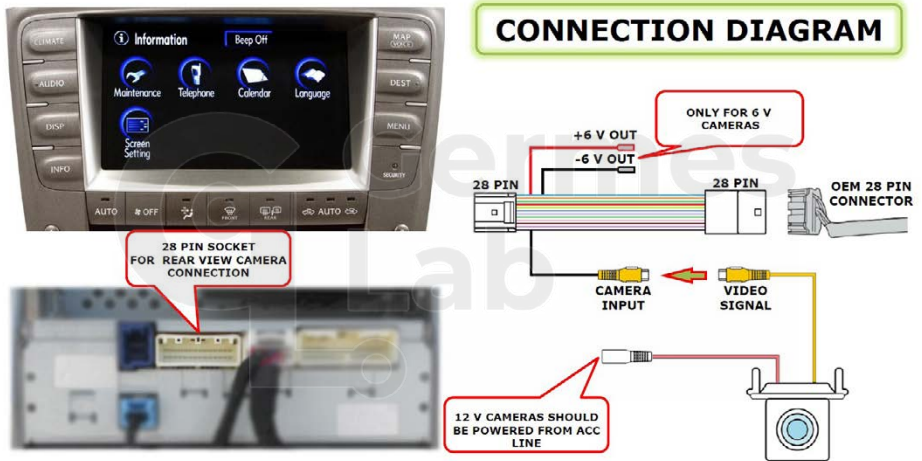

MANUALS

Product specifications, appearance and package content may differ from those presented on the website and can be changed without notice. Please, contact sales manager before purchase.