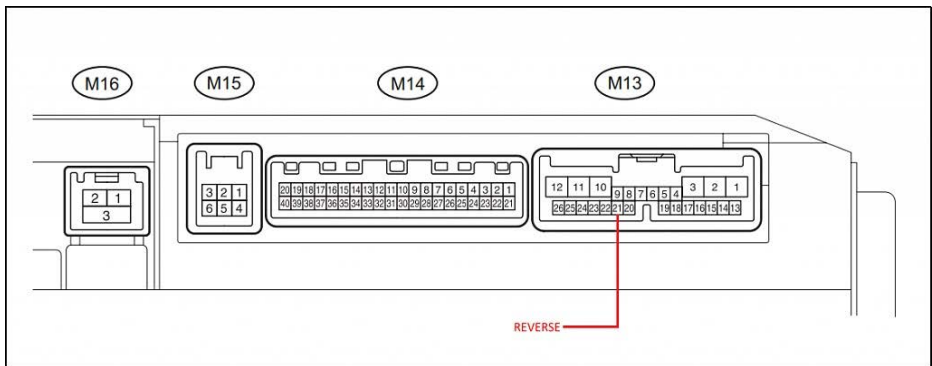

DESCRIPTION

This cable allows you to connect rear view cameras in Toyota / Lexus cars with OEM multimedia system of 5th generation 5GEN. The cable offers Plug&Play installation of aftermarket cameras without damaging the OEM wiring.

Image from the rear view camera will automatically be displayed on the screen when reversing. The device is connected to the 40 pin socket (as shown in the connection diagram). After connection all OEM devices that work using this socket will not be disturbed and will continue to work as they did prior to the connection.

Note! Power of the additional rear view camera should be taken from the ACC line (first key turn), otherwise the camera input will not be active. Depending on the type of camera (more specifically, on the voltage required for work) +6 V output voltage of the monitor may be used. If the camera requires more than +6 V it should be connected to the ACC line.

Note! In some cases the head unit may not have a REVERSE wire. If that's the case, you need to extend the wire from the +12 V tailgate lamp as the cable will not work otherwise.