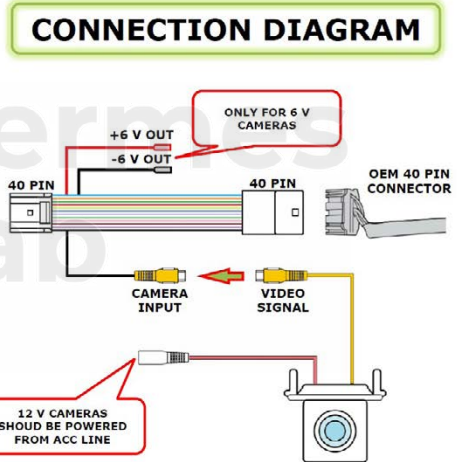

MANUALS

Product specifications, appearance and package content may differ from those presented on the website and can be changed without notice. Please, contact sales manager before purchase.