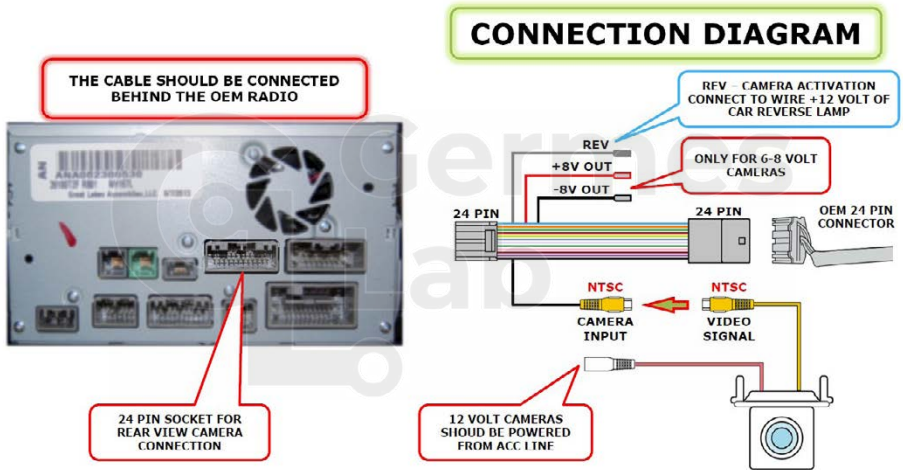

MANUALS

Product specifications, appearance and package content may differ from those presented on the website and can be changed without notice. Please, contact sales manager before purchase.